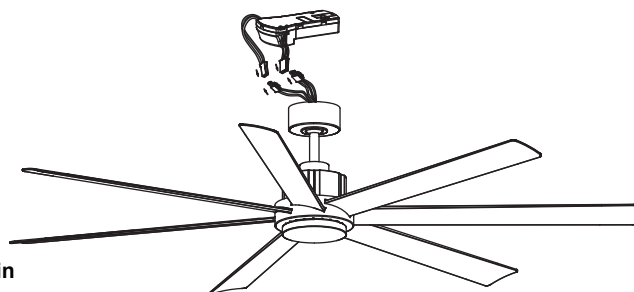

**PENDRY™ 72**

**FPD6872\*\***  
**72" Ceiling Fan**

featuring KwikWire easy connection

**INSTALLATION REQUIREMENTS:**

Fan must be attached to a securely anchored electrical junction box capable of withstanding a load of at least 35 lbs.

**BLADE SET:**

A set of seven 33" composite blades is included.

**CONTROL OPTIONS:**

A WiFi receiver and TR305 hand-held remote control are included. Push button remote control with 16 fan speeds, fresh air, reverse, ON/OFF dimmer light levels, CCT Select (correlated color temperature selection), fan/light timer, home away, safe exit and off button. Visit the Apple APP Store or Google Play Store to download the free fanSync WiFi APP and create your Fanimation fanSync account. Optional TW306 wall control is available — sold separately. Instructions are provided with each control.

**LIGHTING OPTIONS:**

LK6865 - One 24-watt CCT LED (Warm/Natural/Cool).

**DOWNROD OPTIONS:**

Fan comes with a 1" dia. x 6" long downrod (DR1-6). Optional downrods are available in 12", 18", 24", 36", 48", 60" and 72" lengths. A downrod coupler is available for installations requiring a downrod longer than 72". Fan can be mounted on a sloped ceiling up to 27°. Most sloped ceiling installations require a standard 24" downrod or longer downrod. Optional sloped ceiling ball kits (SCB1-52) are available for slope angles greater than 27° and up to 42°. Optional close-to-ceiling kit is available as well — sold separately. Call technical support for more information.