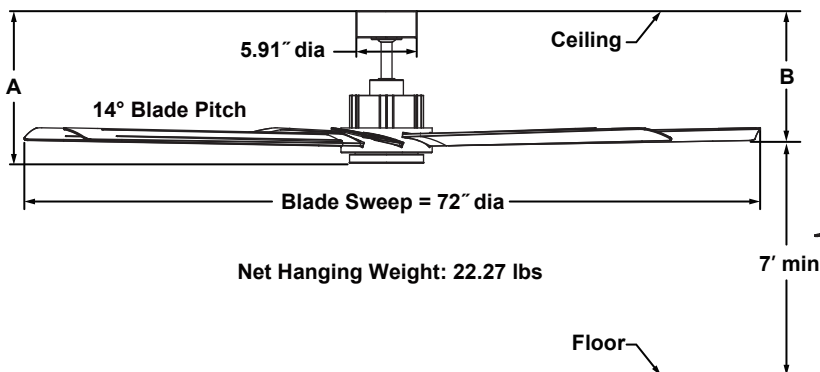

**PENDRY™ 72**

**FPD6872\*\***  
**72" Ceiling Fan**

featuring KwikWire easy connection

**INSTALLATION REQUIREMENTS:**

Fan must be attached to a securely anchored electrical junction box capable of withstanding a load of at least 35 lbs.