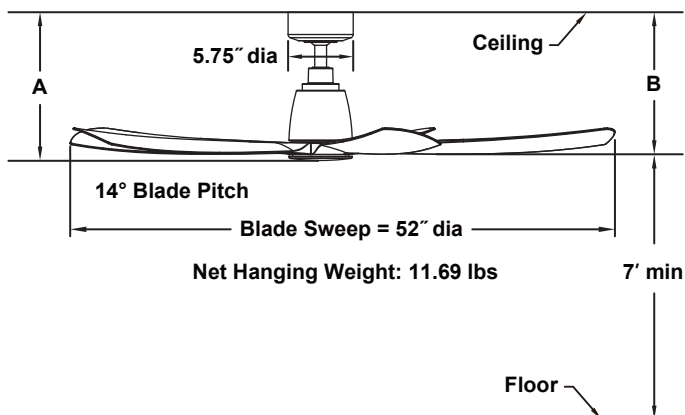

KUTE5™ 52

FPD5534**

52" Ceiling Fan

INSTALLATION REQUIREMENTS:

Fan must be attached to a securely anchored electrical junction box capable of withstanding a load of at least 35 lbs.

ELECTRICAL REQUIREMENTS:

Requires a grounded electrical supply line of 120 volts AC, 60 Hz, 15 amp circuit.

MOTOR SPECS:

100 x 30 sensorless DC motor is designed for optimal performance with this fan.

BLADES:

A set of five 25" composite blades is included.

LIGHTING OPTIONS:

LK8534 - One 16-watt CCT LED (3000K/4000K/5000K).

DOWNROD OPTIONS:

Fan comes with a 1" dia. x 4.5" long downrod (DR1-45). Optional downrods are available in 12", 18", 24", 36", 48", 60" and 72" lengths. A downrod coupler is available for installations requiring a downrod longer than 72". Fan can be mounted on a sloped ceiling up to 27°. Most sloped ceiling installations require a standard 18" downrod or longer downrod. Optional sloped ceiling ball kits (SCB1-52) are available for slope angles greater than 27° and up to 42°. Optional close-to-ceiling kit (CCK8534) is available as well — sold separately. Call technical support for more information.