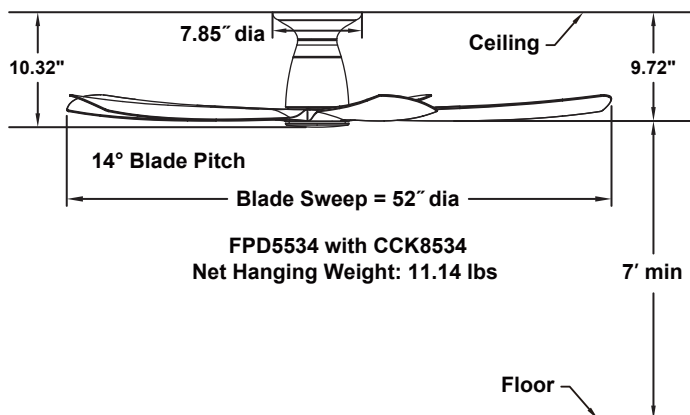

KUTE5™ 52

FPD5534**

52" Ceiling Fan

INSTALLATION REQUIREMENTS:

Fan must be attached to a securely anchored electrical junction box capable of withstanding a load of at least 35 lbs.

ELECTRICAL REQUIREMENTS:

Requires a grounded electrical supply line of 120 volts AC, 60 Hz, 15 amp circuit.

MOTOR SPECS:

100 x 30 sensorless DC motor is designed for optimal performance with this fan.

BLADES:

A set of five 25" composite blades is included.

LIGHTING OPTIONS:

LK8534 - One 16-watt CCT LED (3000K/4000K/5000K).

DOWNROD OPTIONS:

Fan comes with a 1" dia. x 4.5" long downrod (DR1-45). Optional downrods are available in 12", 18", 24", 36", 48", 60" and 72" lengths. A downrod coupler is available for installations requiring a downrod longer than 72". Fan can be mounted on a sloped ceiling up to 27°. Most sloped ceiling installations require a standard 18" downrod or longer downrod. Optional sloped ceiling ball kits (SCB1-52) are available for slope angles greater than 27° and up to 42°. Optional close-to-ceiling kit (CCK8534) is available as well — sold separately. Call technical support for more information.