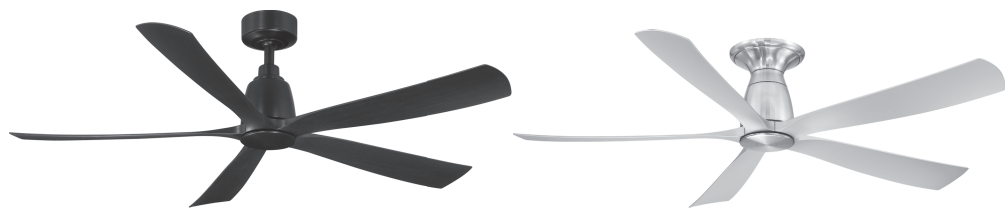

KUTE5™ 52

FPD5534**

52" Ceiling Fan

INSTALLATION REQUIREMENTS:

Fan must be attached to a securely anchored electrical junction box capable of withstanding a load of at least 35 lbs.

ELECTRICAL REQUIREMENTS:

Requires a grounded electrical supply line of 120 volts AC, 60 Hz, 15 amp circuit.

MOTOR SPECS:

100 x 30 sensorless DC motor is designed for optimal performance with this fan.

BLADES:

A set of five 25" composite blades is included.

LIGHTING OPTIONS:

LK8534 - One 16-watt CCT LED (3000K/4000K/5000K).

DOWNROD OPTIONS:

Fan comes with a 1" dia. x 4.5" long downrod (DR1-45). Optional downrods are available in 12", 18", 24", 36", 48", 60" and 72" lengths. A downrod coupler is available for installations requiring a downrod longer than 72". Fan can be mounted on a sloped ceiling up to 27°. Most sloped ceiling installations require a standard 18" downrod or longer downrod. Optional sloped ceiling ball kits (SCB1-52) are available for slope angles greater than 27° and up to 42°. Optional close-to-ceiling kit (CCK8534) is available as well — sold separately. Call technical support for more information.