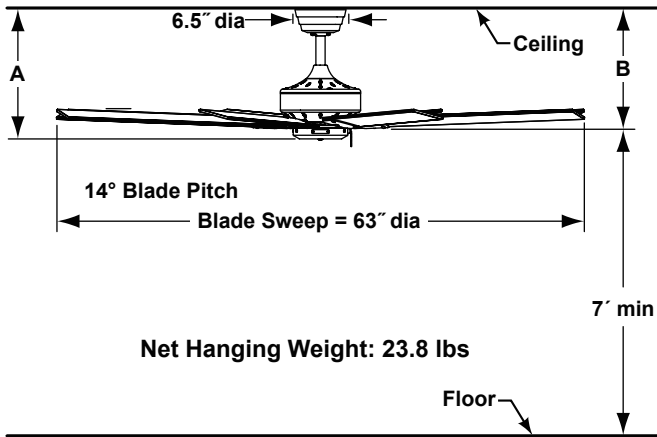

LEVON™ AC

FP7910** Ceiling Fan

	A	B
Fan w/6" downrod	14.50"	12.00"
Fan w/12" downrod	20.50"	18.00"
Fan w/18" downrod	26.50"	24.00"
Fan w/24" downrod	32.50"	30.00"
Fan w/36" downrod	44.50"	42.00"
Fan w/48" downrod	56.50"	54.00"
Fan w/60" downrod	68.50"	66.00"
Fan w/72" downrod	80.50"	78.00"

Available Finishes

Fan / Housing Assembly		Blade
BL	Black	Black
BNBL	Brushed Nickel	Black/Brushed Nickel
DZ	Dark Bronze	Cherry/Dark Walnut
GR	Matte Greige	Weathered Wood
MW	Matte White	Matte White

Airflow / Energy Efficiency Info (120V)

Fan Speed	Max RPM	CFM	CFM / Watts	Amps	Watts
High	105	5878	89	0.55	66
Med	59	3607	121	0.37	30
Low	46	2454	168	0.26	15

Energy Guide FTC

Power (W_{ave})	Total Air Delivery (CFM_{ave})	Estimated Yearly Energy Cost ($)	Ceiling Fan Efficiency (CFM/W)
42	4273	12	102

INSTALLATION REQUIREMENTS:

Fan must be attached to a securely anchored electrical junction box capable of withstanding a load of at least 35 lbs.

ELECTRICAL REQUIREMENTS:

Requires a grounded electrical supply line of 120 volts AC, 60 Hz, 15 amp circuit.

MOTOR SPECS:

188 x 25 AC motor is designed for optimal performance with this fan.

BLADES:

A set of eight reversible wood blades is included.

CONTROL OPTIONS:

Optional CW5, WC1WH, WC2WH, WR500WH, WR501WH and CWRL4 wall controls are available—sold separately. Optional BTR9, CRL4WH and CR500, BTR9 receiver unit and WFR50 WiFi receiver unit are available—sold separately. Instructions are provided with each control.

LIGHTING OPTIONS:

Optional lighting fitters and light kits are available. See our catalog or visit www.fanimation.com for available lighting options.

DOWNROD OPTIONS:

Fan comes with a 1" dia. x 6" long downrod (DR1-6). Optional downrods are available in 12", 18", 24", 36", 48", 60" and 72" lengths. A downrod coupler is available for installations requiring a downrod longer than 72". The fan can be mounted on a sloped ceiling up to 27°. Optional sloped ceiling ball kits (SCB1-52) are available for slope angles greater than 27° and up to 42°. Optional close-to-ceiling kit is available as well—sold separately. Call technical support for more information.

LOCATION USE:

Fan is rated for dry locations only.